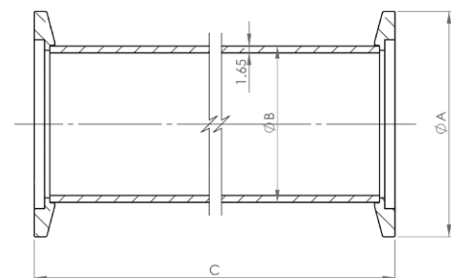

Full Nipple

Part No.	KF Size	Material	A	B	C
EV01026	16	304 Stainless Steel	30	19.05	80
EV01027	25	304 Stainless Steel	40	25.4	100
EV01028	40	304 Stainless Steel	55	38.1	130
EV01029	50	304 Stainless Steel	75	50.8	140