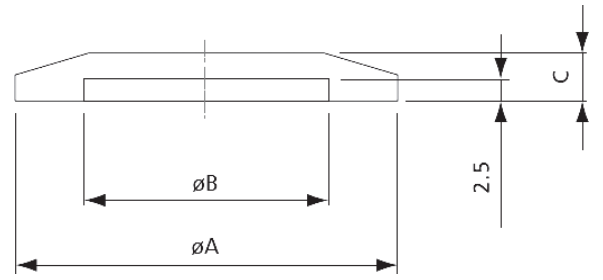

Valve Series

12-17

CF Series

18-21

Adaptor Series

Blank Flange

Part No.	KF Size	Material	A	B	C
EV01001	10	304 Stainless Steel	30	12.2	5
EV01002	16	304 Stainless Steel	30	17.2	5
EV01003	25	304 Stainless Steel	40	26.2	5
EV01004	40	304 Stainless Steel	55	41.2	5
EV01005	50	304 Stainless Steel	75	52.2	5