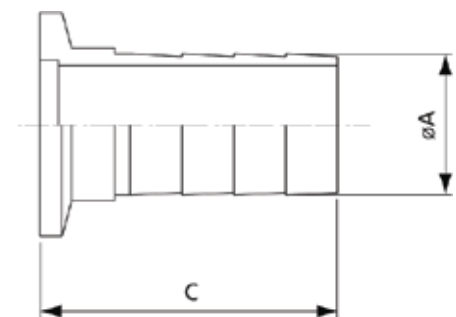

KF Hose Nozzle Adaptor

Part No.	KF Size	Hose	Material	A	B
EV04032	10	5/8"	304 Stainless Steel	16	40
EV04033	16	3/4"	304 Stainless Steel	19.1	40
EV04034	25	7/8"	304 Stainless Steel	22.2	40
EV04035	40	1 5/8"	304 Stainless Steel	41.3	40
EV04036	50	1 7/8"	304 Stainless Steel	47.7	40