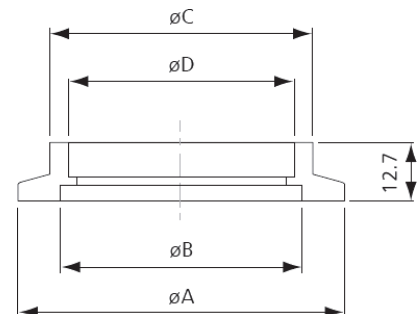

Socket Weld Flange

Part No.	KF Size	Material	A	B	C	D
EV01011	10	304 Stainless Steel	30	12.2	16.5	13
EV01012	16	304 Stainless Steel	30	17.2	20.5	19.3
EV01013	25	304 Stainless Steel	40	26.2	29	25.7
EV01014	40	304 Stainless Steel	55	41.2	44.7	38.4
EV01015	50	304 Stainless Steel	75	52.2	57.4	51