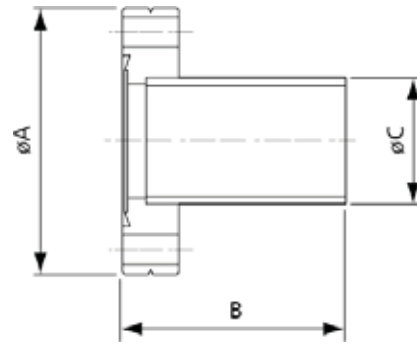

Half Nipple Non-Rotatable

Part No.	CF Size(In)	Material	A	B	C
EV03014	(1.33")	304 Stainless Steel	33.8	38	19.05
EV03015	(2.75")	304 Stainless Steel	69.5	63	38.1
EV03016	(4.5")	304 Stainless Steel	113.6	105	63.5
EV03017	(6")	304 Stainless Steel	151.6	135	101.6