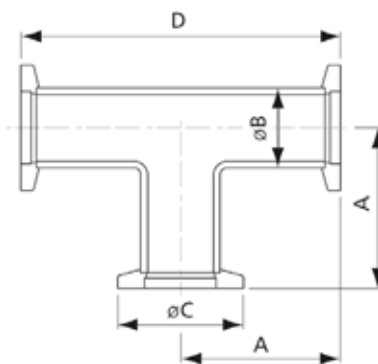

Tee

Part No.	KF Size	Material	A	B	C	D
EV01047	16	304 Stainless Steel	40	19.05	30	80
EV01048	25	304 Stainless Steel	50	25.4	40	100
EV01049	40	304 Stainless Steel	65	38.1	55	130
EV01050	50	304 Stainless Steel	80	50.8	75	140