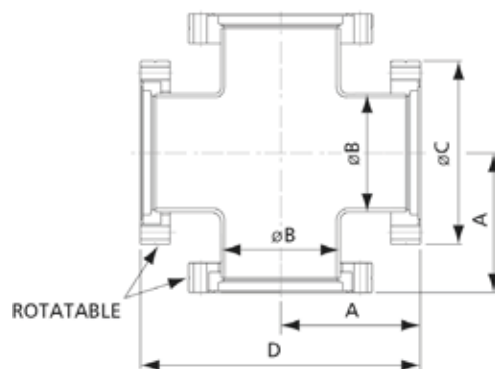

4-Way Cross Two Flange Rotatable

Part No.	CF Size(In)	Material	A	B	C	D
EV03054	(1.33")	304 Stainless Steel	47.2	19.05	33.8	94.4
EV03055	(2.75")	304 Stainless Steel	62.5	38.1	69.5	125
EV03056	(4.5")	304 Stainless Steel	85.7	63.5	113.6	171.4
EV03057	(6")	304 Stainless Steel	109.5	101.6	151.6	219