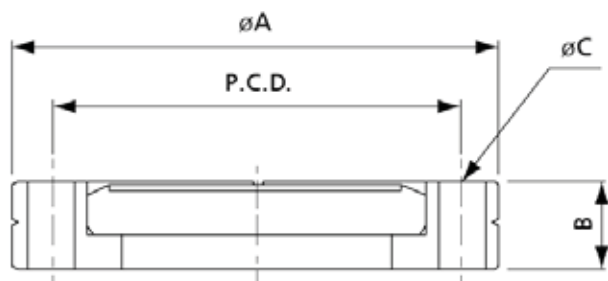

Blank Flange Rotatable

Part No.	CF Size(In)	Material	A	B	C	P.C.D.
EV03005	(1.33")	304 Stainless Steel	33.8	7.5	4.4*6	26.9
EV03006	(2.75")	304 Stainless Steel	69.5	12.7	6.7*6	58.7
EV03007	(4.5")	304 Stainless Steel	113.6	19	8.4*8	92.1
EV03008	(6")	304 Stainless Steel	151.6	21.5	8.4*16	130.3