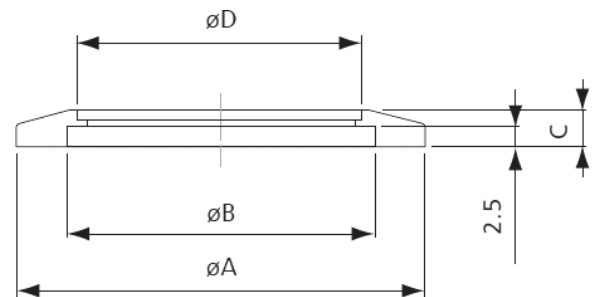

Bored Blank Flange

Part No.	KF Size	Material	A	B	C	D
EV01006	10	304 Stainless Steel	30	12.2	5	12.9
EV01007	16	304 Stainless Steel	30	17.2	5	19.3
EV01008	25	304 Stainless Steel	40	26.2	5	25.7
EV01009	40	304 Stainless Steel	55	41.2	5	38.4
EV01010	50	304 Stainless Steel	75	52.2	5	51