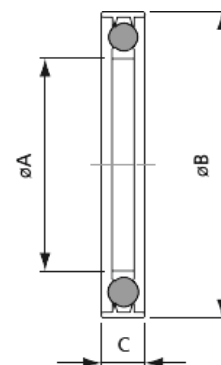

Centering Ring with O'Ring & Outer Ring

Part No.	KF Size	C/R	O'Ring	O/R	A	B	C
EV01039	16	304 Stainless Steel	Viton	Aluminum	16	32.5	8
EV01040	25	304 Stainless Steel	Viton	Aluminum	25	42.5	8
EV01041	40	304 Stainless Steel	Viton	Aluminum	40	57.5	8
EV01042	50	304 Stainless Steel	Viton	Aluminum	50	77.5	8