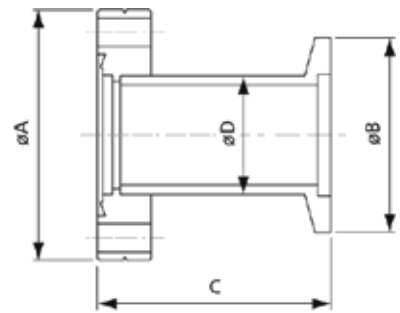

CF/KF Tubulated Adapter

Part No.	Size	Material	A	B	C	D
EV04005	CF34(1.33")/KF10	304 Stainless Steel	33.8	30	43	12.7
EV04006	CF34(1.33")/KF16	304 Stainless Steel	33.8	30	43	19.05
EV04007	CF70(2.75")/KF10	304 Stainless Steel	69.5	30	45.3	12.7
EV04008	CF70(2.75")/KF16	304 Stainless Steel	69.5	30	45.3	19.05
EV04009	CF70(2.75")/KF25	304 Stainless Steel	69.5	40	45.3	25.4
EV04010	CF70(2.75")/KF40	304 Stainless Steel	69.5	55	45.3	38.1
EV04011	CF70(2.75")/KF50	304 Stainless Steel	113.6	75	49.5	50.8