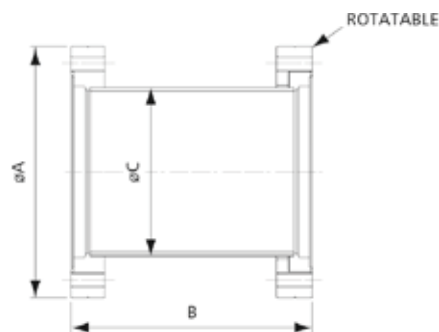

Full Nipple Rotatable

Part No.	CF Size(In)	Material	A	B	C
EV03026	(1.33")	304 Stainless Steel	33.8	76	19.05
EV03027	(2.75")	304 Stainless Steel	69.5	126	38.1
EV03028	(4.5")	304 Stainless Steel	113.6	210	63.5
EV03029	(6")	304 Stainless Steel	151.6	270	101.6