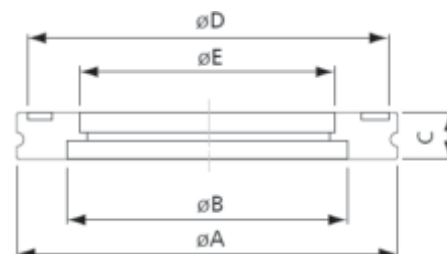

Bored Blank Flange

Part No.	ISO Size	Material	A	B	C	D	E
EVO2005	63	304 Stainless Steel	95	70	12	90	63.7
EVO2006	80	304 Stainless Steel	110	83	12	105	76.4
EVO2007	100	304 Stainless Steel	130	102	12	125	101.8
EVO2008	160	304 Stainless Steel	180	153	12	175	152.9