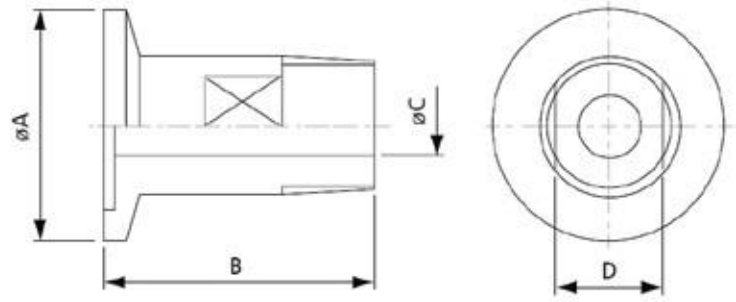

KF Male Pipe Adaptor Thread Type: PT

Part No.	KF Size	Tread	Material	A	B	C	D
EV04037	16	1/8"PT	304 Stainless Steel	30	35	4.7	10
EV04038	16	1/4"PT	304 Stainless Steel	30	35	7.1	14
EV04039	25	1/8"PT	304 Stainless Steel	40	35	4.7	10
EV04040	25	1/4"PT	304 Stainless Steel	40	35	7.1	14
EV04041	25	1/2"PT	304 Stainless Steel	40	40	11.9	22
EV04042	25	3/4"PT	304 Stainless Steel	40	40	15.9	27
EV04043	40	1/4"PT	304 Stainless Steel	55	35	7.1	14
EV04044	40	1/2"PT	304 Stainless Steel	55	40	11.9	22
EV04045	40	3/4"PT	304 Stainless Steel	55	40	15.9	27
EV04046	40	1"PT	304 Stainless Steel	55	45	22.2	36
EV04047	50	1/4"PT	304 Stainless Steel	75	35	7.1	14
EV04048	50	1/2"PT	304 Stainless Steel	75	40	11.9	22
EV04049	50	3/4"PT	304 Stainless Steel	75	40	15.9	27
EV04050	50	1"PT	304 Stainless Steel	75	45	22.2	36