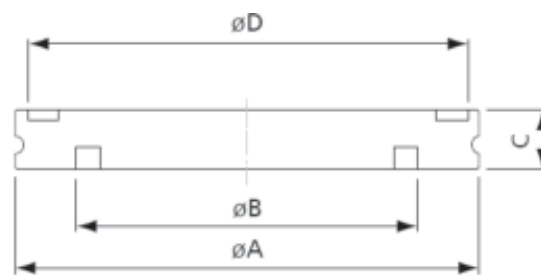

Blank Flange

Part No.	ISO Size	Material	A	B	C	D
EVO2001	63	304 Stainless Steel	95	70	12	90
EVO2002	80	304 Stainless Steel	110	83	12	105
EVO2003	100	304 Stainless Steel	130	102	12	125
EVO2004	160	304 Stainless Steel	180	153	12	175