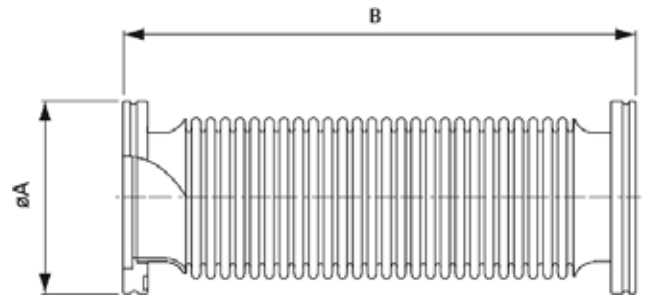

Flexible Hose

Part No.	ISO Size	C/R	A	B
EV02045	63	304 Stainless Steel	95	250
EV02046	63	304 Stainless Steel	95	500
EV02047	63	304 Stainless Steel	95	750
EV02048	63	304 Stainless Steel	95	1000
EV02049	80	304 Stainless Steel	110	250
EV02050	80	304 Stainless Steel	110	500
EV02051	80	304 Stainless Steel	110	750
EV02052	80	304 Stainless Steel	110	1000
EV02053	100	304 Stainless Steel	130	250
EV02054	100	304 Stainless Steel	130	500
EV02055	100	304 Stainless Steel	130	750
EV02056	100	304 Stainless Steel	130	1000