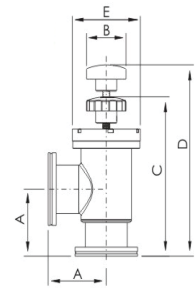

KF-Angle Valve with Bellow

Manual

Part No.	A"(mm)	B"(mm)	C "(mm)	D "(mm)	O.D."(mm)
EV01163	40	121.9	141.5	56.8	19.05
EV01164	50	128.6	148.1	56.8	25.4
EV01165	65	167.5	200	75.8	38.1
EV01166	70	190.5	235.5	88.4	50.8

Pneumatic
(Single Acting)