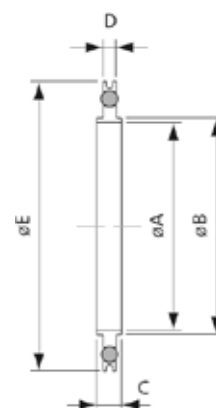

Centering Ring with O'Ring & Outer Ring

Part No.	ISO Size	C/R	O'Ring	O/R	A	B	C	D	E
EV02025	63	304 Stainless Steel	Viton	Aluminum	68	70	8	3.9	94
EV02026	80	304 Stainless Steel	Viton	Aluminum	81	82.6	8	3.9	109
EV02027	100	304 Stainless Steel	Viton	Aluminum	100	102	8	3.9	128
EV02028	160	304 Stainless Steel	Viton	Aluminum	148	153	8	3.9	179