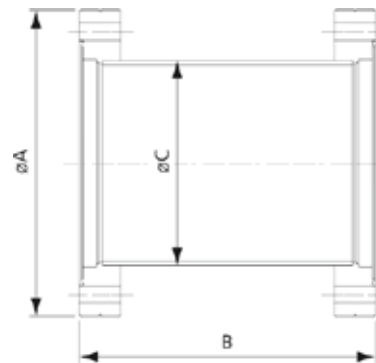

Full Nipple Non-Rotatable

Part No.	CF Size(In)	Material	A	B	C
EV03022	(1.33")	304 Stainless Steel	33.8	76	19.05
EV03023	(2.75")	304 Stainless Steel	69.5	126	38.1
EV03024	(4.5")	304 Stainless Steel	113.6	210	63.5
EV03025	(6")	304 Stainless Steel	151.6	270	101.6