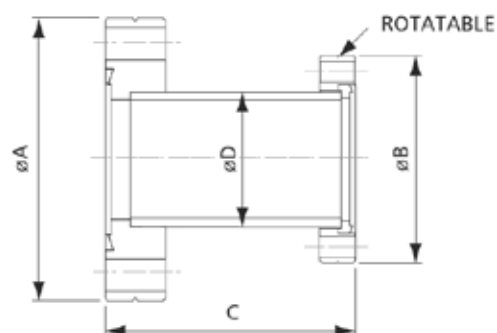

Tubulated Reducer Small Flange Rotatable

Part No.	CF Size(In)	Material	A	B	C	D
EV03058	(2.75")/(1.33")	304 Stainless Steel	69.5	33.8	76.2	19.05
EV03059	(4.5")/(1.33")	304 Stainless Steel	113.6	33.8	76.2	19.05
EV03060	(4.5")/(2.75")	304 Stainless Steel	113.6	69.5	76.2	38.1
EV03061	(6")/(2.75")	304 Stainless Steel	151.6	69.5	76.2	38.1
EV03062	(6")/(4.5")	304 Stainless Steel	151.6	113.6	76.2	63.5