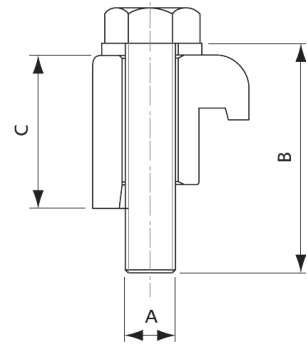

Single Wall Clamp

Part No.	ISO Size	Material	A	B	C
EV02017	63-100	Aluminum	M8	35	23.5
EV02018	160-250	Aluminum	M10	35	23.5