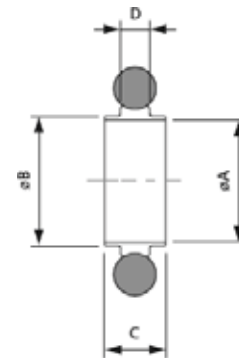

Full Nipple

Part No.	KF Size	Material	A	B	C
EV01026	16	304 Stainless Steel	30	19.05	80
EV01027	25	304 Stainless Steel	40	25.4	100
EV01028	40	304 Stainless Steel	55	38.1	130
EV01029	50	304 Stainless Steel	75	50.8	140

Swing Clamp

Part No.	KF Size	Material	A	B	C
EV01030	16	Aluminum	63	42.5	16
EV01031	25	Aluminum	72	54	16
EV01032	40	Aluminum	90	70	16
EV01033	50	Aluminum	114	90	20

Centering Ring with O'Ring

Part No.	KF Size	C/R	O'Ring	A	B	C	D
EV01034	10	304 Stainless Steel	Viton	10	12	8	3.9
EV01035	16	304 Stainless Steel	Viton	16	17	8	3.9
EV01036	25	304 Stainless Steel	Viton	25	26	8	3.9
EV01037	40	304 Stainless Steel	Viton	40	41	8	3.9
EV01038	50	304 Stainless Steel	Viton	50	52	8	3.9