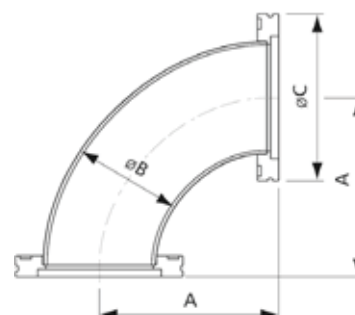

90 Degree Elbow

Part No.	ISO Size	Material	A	B	C
EV02029	63	304 Stainless Steel	138.4	63.5	95
EV02030	80	304 Stainless Steel	166.9	76.2	110
EV02031	100	304 Stainless Steel	217.7	101.6	130
EV02032	160	304 Stainless Steel	235.2	152.4	180