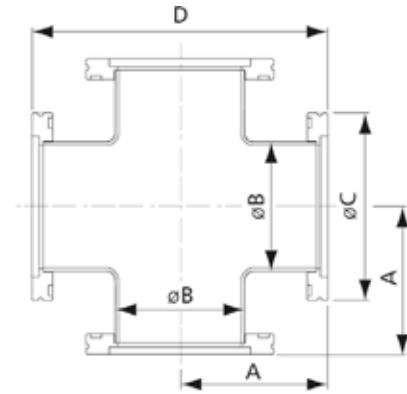

4-Way Cross

Part No.	ISO Size	Material	A	B	C	D
EV02037	63	304 Stainless Steel	82.8	63.5	95	165.6
EV02038	80	304 Stainless Steel	89.15	76.2	110	178.3
EV02039	100	304 Stainless Steel	105	101.6	130	210
EV02040	160	304 Stainless Steel	133.6	152.4	180	267.2