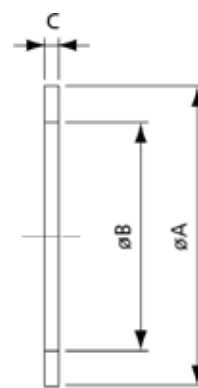

Half Nipple Rotatable

Part No.	CF Size(In)	Material	A	B	C
EV03018	(1.33")	304 Stainless Steel	33.8	38	19.05
EV03019	(2.75")	304 Stainless Steel	69.5	63	38.1
EV03020	(4.5")	304 Stainless Steel	113.6	105	63.5
EV03021	(6")	304 Stainless Steel	151.6	135	101.6

Full Nipple Non-Rotatable

Part No.	CF Size(In)	Material	A	B	C
EV03022	(1.33")	304 Stainless Steel	33.8	76	19.05
EV03023	(2.75")	304 Stainless Steel	69.5	126	38.1
EV03024	(4.5")	304 Stainless Steel	113.6	210	63.5
EV03025	(6")	304 Stainless Steel	151.6	270	101.6

Full Nipple Rotatable

Part No.	CF Size(In)	Material	A	B	C
EV03026	(1.33")	304 Stainless Steel	33.8	76	19.05
EV03027	(2.75")	304 Stainless Steel	69.5	126	38.1
EV03028	(4.5")	304 Stainless Steel	113.6	210	63.5
EV03029	(6")	304 Stainless Steel	151.6	270	101.6

Copper Gasket

Part No.	CF Size(In)	Material	A	B	C
EV03030	(1.33")	Copper	21	16	2
EV03031	(2.75")	Copper	48	37	2
EV03032	(4.5")	Copper	82	63	2
EV03033	(6")	Copper	120	101	2

90 Degree Elbow Non-Rotatable

Part No.	CF Size(In)	Material	A	B	C
EV03034	(1.33")	304 Stainless Steel	37.5	19.05	33.8
EV03035	(2.75")	304 Stainless Steel	79.9	38.1	69.5
EV03036	(4.5")	304 Stainless Steel	141.3	63.5	113.6
EV03037	(6")	304 Stainless Steel	222.2	101.6	151.6