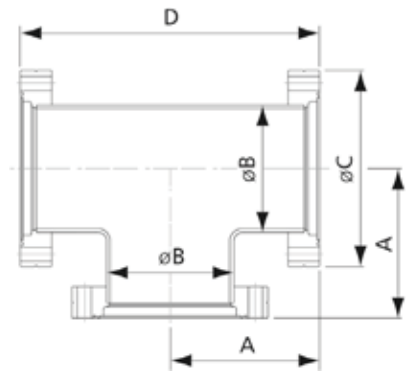

Tee Non-Rotatable

Part No.	CF Size(In)	Material	A	B	C	D
EV03042	(1.33")	304 Stainless Steel	37.5	19.05	33.8	75
EV03043	(2.75")	304 Stainless Steel	62.5	38.1	69.5	125
EV03044	(4.5")	304 Stainless Steel	85.7	63.5	113.6	171.4
EV03045	(6")	304 Stainless Steel	109.5	101.6	151.6	219