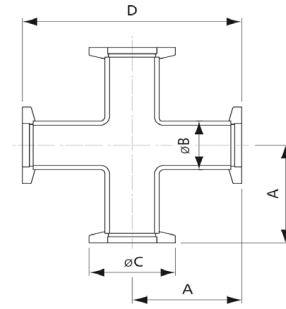

4-Way Cross

Part No.	KF Size	C/R	A	B	C	D
EV01057	16	304 Stainless Steel	40	19.05	30	80
EV01058	25	304 Stainless Steel	50	25.4	40	100
EV01059	40	304 Stainless Steel	65	38.1	55	130
EV01060	50	304 Stainless Steel	40	50.8	75	140