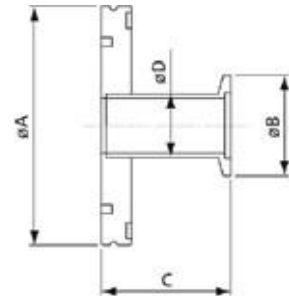

ISO/KF Tubulated Adapter

Part No.	Size	Material	A	B	C	D
EV04012	ISO63/KF25	304 Stainless Steel	95	40	42	25.4
EV04013	ISO63/KF40	304 Stainless Steel	95	55	42	38.1
EV04014	ISO63/KF50	304 Stainless Steel	95	75	42	50.8
EV04015	ISO80/KF40	304 Stainless Steel	110	55	42	38.1
EV04016	ISO80/KF50	304 Stainless Steel	110	75	42	50.8
EV04017	ISO100/KF40	304 Stainless Steel	130	55	42	38.1
EV04018	ISO100/KF50	304 Stainless Steel	130	75	42	50.8