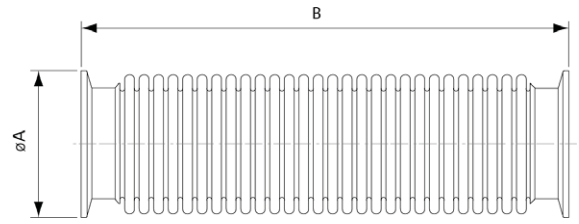

Flexible Hose

Part No.	KF Size	C/R	A	B
EV01067	16	304 Stainless Steel	30	250
EV01068	16	304 Stainless Steel	30	500
EV01069	16	304 Stainless Steel	30	750
EV01070	16	304 Stainless Steel	30	1000
EV01071	25	304 Stainless Steel	40	250
EV01072	25	304 Stainless Steel	40	500
EV01073	25	304 Stainless Steel	40	750
EV01074	25	304 Stainless Steel	40	1000
EV01075	40	304 Stainless Steel	55	250
EV01076	40	304 Stainless Steel	55	500
EV01077	40	304 Stainless Steel	55	750
EV01078	40	304 Stainless Steel	55	1000
EV01079	50	304 Stainless Steel	75	250
EV01080	50	304 Stainless Steel	75	500
EV01081	50	304 Stainless Steel	75	750
EV01082	50	304 Stainless Steel	75	1000