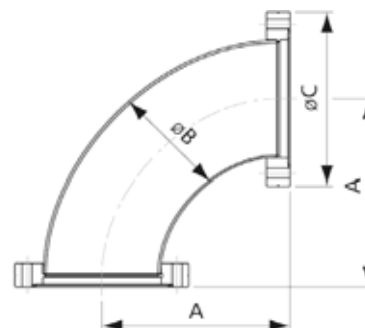

Full Nipple Non-Rotatable

Part No.	CF Size(In)	Material	A	B	C
EV03022	(1.33")	304 Stainless Steel	33.8	76	19.05
EV03023	(2.75")	304 Stainless Steel	69.5	126	38.1
EV03024	(4.5")	304 Stainless Steel	113.6	210	63.5
EV03025	(6")	304 Stainless Steel	151.6	270	101.6

Full Nipple Rotatable

Part No.	CF Size(In)	Material	A	B	C
EV03026	(1.33")	304 Stainless Steel	33.8	76	19.05
EV03027	(2.75")	304 Stainless Steel	69.5	126	38.1
EV03028	(4.5")	304 Stainless Steel	113.6	210	63.5
EV03029	(6")	304 Stainless Steel	151.6	270	101.6

Copper Gasket

Part No.	CF Size(In)	Material	A	B	C
EV03030	(1.33")	Copper	21	16	2
EV03031	(2.75")	Copper	48	37	2
EV03032	(4.5")	Copper	82	63	2
EV03033	(6")	Copper	120	101	2

90 Degree Elbow Non-Rotatable

Part No.	CF Size(In)	Material	A	B	C
EV03034	(1.33")	304 Stainless Steel	37.5	19.05	33.8
EV03035	(2.75")	304 Stainless Steel	79.9	38.1	69.5
EV03036	(4.5")	304 Stainless Steel	141.3	63.5	113.6
EV03037	(6")	304 Stainless Steel	222.2	101.6	151.6