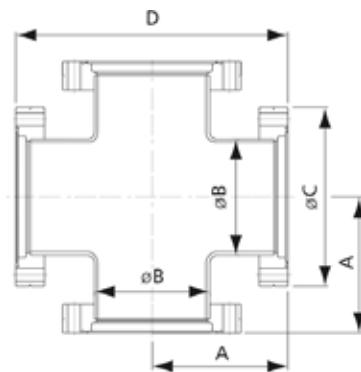

4-Way Cross Non-Rotatable

Part No.	CF Size(In)	Material	A	B	C	D
EV03050	(1.33")	304 Stainless Steel	37.5	19.05	33.8	75
EV03051	(2.75")	304 Stainless Steel	62.5	38.1	69.5	125
EV03052	(4.5")	304 Stainless Steel	85.7	63.5	113.6	171.4
EV03053	(6")	304 Stainless Steel	109.5	101.6	151.6	219