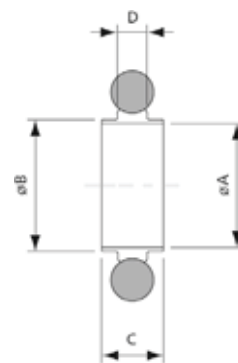

Centering Ring with O'Ring

Part No.	ISO Size	C/R	O'Ring	A	B	C	D
EV02021	63	304 Stainless Steel	Viton	68	70	8	3.9
EV02022	80	304 Stainless Steel	Viton	81	82.6	8	3.9
EV02023	100	304 Stainless Steel	Viton	100	102	8	3.9
EV02024	160	304 Stainless Steel	Viton	148	153	8	3.9