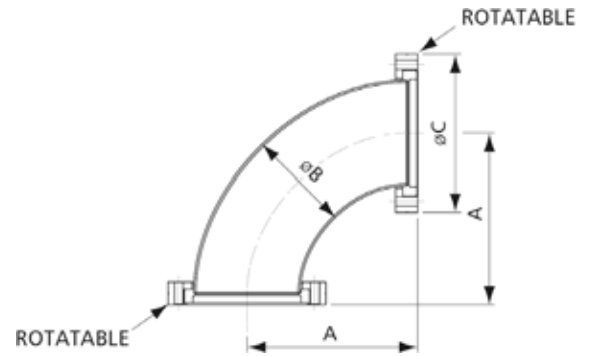

Copper Gasket

Part No.	CF Size(In)	Material	A	B	C
EV03030	(1.33")	Copper	21	16	2
EV03031	(2.75")	Copper	48	37	2
EV03032	(4.5")	Copper	82	63	2
EV03033	(6")	Copper	120	101	2

90 Degree Elbow Non-Rotatable

Part No.	CF Size(In)	Material	A	B	C
EV03034	(1.33")	304 Stainless Steel	37.5	19.05	33.8
EV03035	(2.75")	304 Stainless Steel	79.9	38.1	69.5
EV03036	(4.5")	304 Stainless Steel	141.3	63.5	113.6
EV03037	(6")	304 Stainless Steel	222.2	101.6	151.6

90 Degree Elbow Rotatable

Part No.	CF Size(In)	Material	A	B	C
EV03038	(1.33")	304 Stainless Steel	47.2	19.05	33.8
EV03039	(2.75")	304 Stainless Steel	79.9	38.1	69.5
EV03040	(4.5")	304 Stainless Steel	141.3	63.5	113.6
EV03041	(6")	304 Stainless Steel	222.2	101.6	151.6