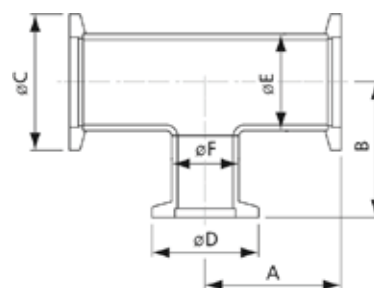

Unequal Tee

Part No.	KF Size	Material	A	B	C	D	E	F
EV01051	25/16	304 Stainless Steel	50	40	40	30	25.4	19.05
EV01052	40/16	304 Stainless Steel	65	40	55	30	38.1	19.05
EV01053	40/25	304 Stainless Steel	65	50	55	40	38.1	25.4
EV01054	50/16	304 Stainless Steel	70	50	75	30	50.8	19.05
EV01055	50/25	304 Stainless Steel	70	65	75	40	50.8	25.4
EV01056	50/40	304 Stainless Steel	70	65	75	55	50.8	38.1