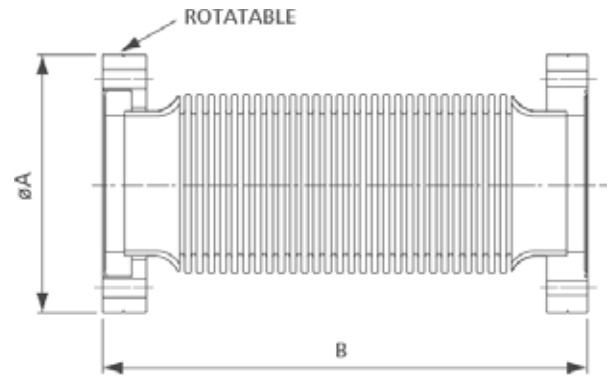

Flexible Hose One Flange Rotatable

Part No.	CF Size(In)	Material	A	B
EV03063	(1.33")	304 Stainless Steel	33.8	250
EV03064	(1.33")	304 Stainless Steel	33.8	500
EV03065	(1.33")	304 Stainless Steel	33.8	750
EV03066	(1.33")	304 Stainless Steel	33.8	1000
EV03067	(2.75")	304 Stainless Steel	69.5	250
EV03068	(2.75")	304 Stainless Steel	69.5	500
EV03069	(2.75")	304 Stainless Steel	69.5	750
EV03070	(2.75")	304 Stainless Steel	69.5	1000
EV03071	(4.5")	304 Stainless Steel	113.6	250
EV03072	(4.5")	304 Stainless Steel	113.6	500
EV03073	(4.5")	304 Stainless Steel	113.6	750
EV03074	(4.5")	304 Stainless Steel	113.6	1000
EV03075	(6")	304 Stainless Steel	151.6	250
EV03076	(6")	304 Stainless Steel	151.6	500
EV03077	(6")	304 Stainless Steel	151.6	750
EV03078	(6")	304 Stainless Steel	151.6	1000