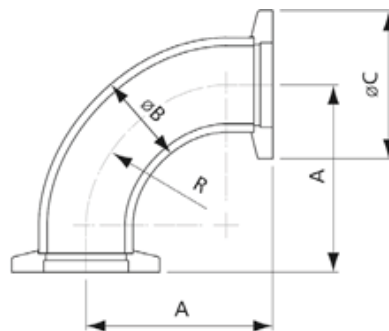

90 Degree Elbow

Part No.	KF Size	Material	A	B	C	R
EV01043	16	304 Stainless Steel	40	19.05	30	28.6
EV01044	25	304 Stainless Steel	50.8	25.4	40	38.1
EV01045	40	304 Stainless Steel	65	38.1	55	57.2
EV01046	50	304 Stainless Steel	80	50.8	75	76.2