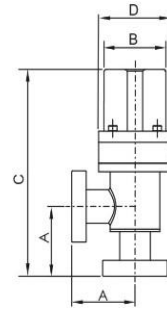

CF - Angle Valve with Bellow

Pneumatic
(Double Acting)

Part No.	A"(mm)	B"(mm)	C "(mm)	O.D."(mm)
EV01221	105	293.9	99.5	63.5