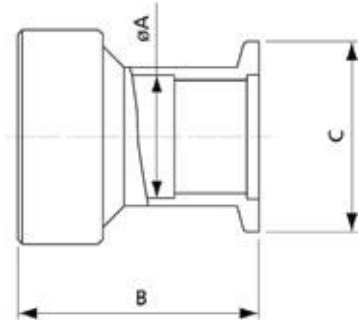

KF Quick Disconnect Adaptor

Part No.	KF Size	Tread	Material	A	B	C
EV04059	16	1/4"	304 Stainless Steel	6.5	33.4	30
EV04060	16	1/2"	304 Stainless Steel	13	36.5	30
EV04061	16	3/4"	304 Stainless Steel	19.3	44.5	30
EV04062	25	1/2"	304 Stainless Steel	13	36.5	40
EV04063	25	3/4"	304 Stainless Steel	19.3	44.5	40
EV04064	25	1"	304 Stainless Steel	25.7	50.8	40
EV04065	40	1/2"	304 Stainless Steel	13	36.5	55
EV04066	40	3/4"	304 Stainless Steel	19.3	44.5	55
EV04067	40	1"	304 Stainless Steel	25.7	50.8	55
EV04068	40	3/2"	304 Stainless Steel	38.4	60.3	55
EV04069	50	3/2"	304 Stainless Steel	38.4	60.3	75
EV04070	50	2"	304 Stainless Steel	51	60.3	75