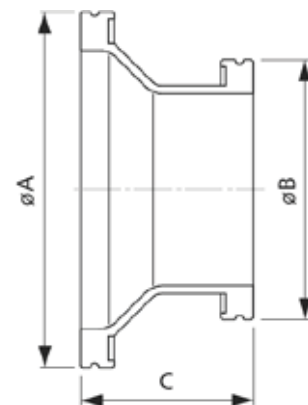

Conical Reducer

Part No.	ISO Size	Material	A	B	D
EV02041	80/63	304 Stainless Steel	110	95	63
EV02042	100/63	304 Stainless Steel	130	95	63
EV02043	100/80	304 Stainless Steel	130	110	63
EV02044	160/63	304 Stainless Steel	180	95	63