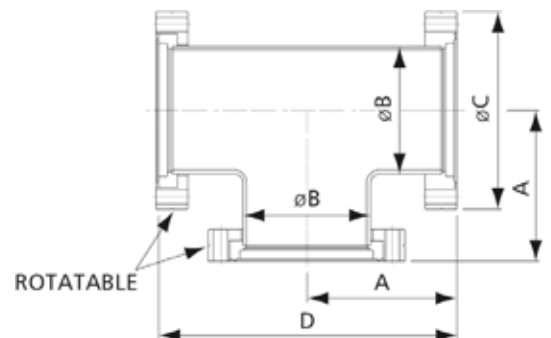

Tee Two Flange Rotatable

Part No.	CF Size(In)	Material	A	B	C	D
EV03046	(1.33")	304 Stainless Steel	47.2	19.05	33.8	94.4
EV03047	(2.75")	304 Stainless Steel	62.5	38.1	69.5	125
EV03048	(4.5")	304 Stainless Steel	85.7	63.5	113.6	171.4
EV03049	(6")	304 Stainless Steel	109.5	101.6	151.6	219