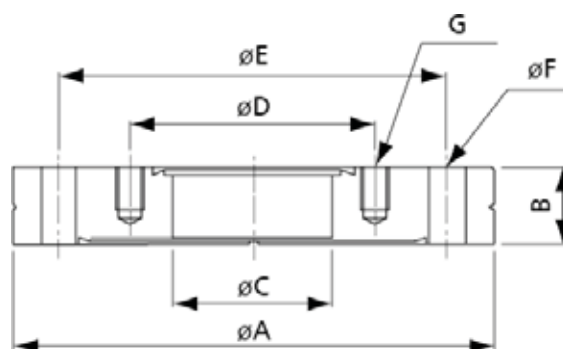

Reducing Flange

Part No.	CF Size(In)	Material	A	B	C	D	E	F	G
EV03009	(2.75")/(1.33")	304 Stainless Steel	69.5	12.7	15.8	26.9	58.7	6.7*6	M4*6
EV03010	(4.5")/(1.33")	304 Stainless Steel	113.6	18	15.8	26.9	92.1	8.4*8	M4*9
EV03011	(4.5")/(2.75")	304 Stainless Steel	113.6	18	38.1	58.7	92.1	8.4*8	M6*6
EV03012	(6")/(2.75")	304 Stainless Steel	151.6	20	38.1	58.7	130.3	8.4*16	M6*6
EV03013	(6")/(4.5")	304 Stainless Steel	151.6	20	63.5	92.1	130.3	8.4*16	M8*8