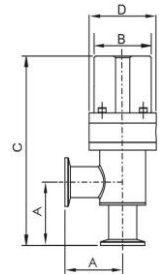

Part No.	A"(mm)	B"(mm)	C "(mm)	O.D."(mm)
EV01167	40	157.6	56.8	19.05
EV01168	50	164.3	56.8	25.4
EV01169	65	214.2	75.8	38.1
EV01170	70	251.3	88.4	50.8