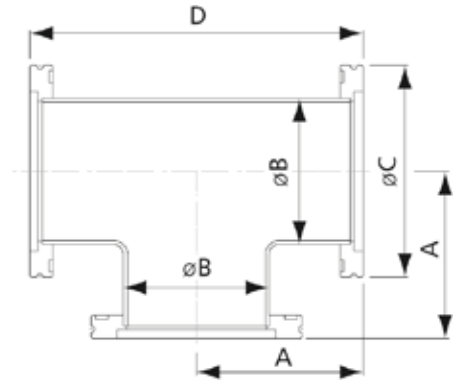

Tee

Part No.	ISO Size	Material	A	B	C	D
EV02033	63	304 Stainless Steel	82.8	63.5	95	165.6
EV02034	80	304 Stainless Steel	89.15	76.2	110	178.3
EV02035	100	304 Stainless Steel	105	101.6	130	210
EV02036	160	304 Stainless Steel	133.6	152.4	180	267.2