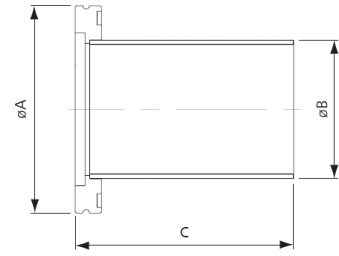

Full Nipple

Part No.	ISO Size	Material	A	B	C
EV02013	63	304 Stainless Steel	95	63.5	100
EV02014	80	304 Stainless Steel	110	76.2	100
EV02015	100	304 Stainless Steel	130	101.6	100
EV02016	160	304 Stainless Steel	180	152.4	100