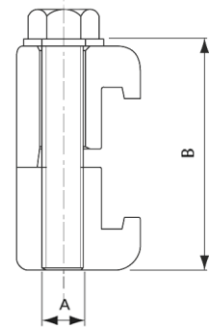

Half Nipple

Part No.	ISO Size	Material	A	B	C
EVO2009	63	304 Stainless Steel	95	63.5	100
EVO2010	80	304 Stainless Steel	110	76.2	100
EVO2011	100	304 Stainless Steel	130	101.6	100
EVO2012	160	304 Stainless Steel	180	152.4	100

Full Nipple

Part No.	ISO Size	Material	A	B	C
EV02013	63	304 Stainless Steel	95	63.5	100
EV02014	80	304 Stainless Steel	110	76.2	100
EV02015	100	304 Stainless Steel	130	101.6	100
EV02016	160	304 Stainless Steel	180	152.4	100

Single Wall Clamp

Part No.	ISO Size	Material	A	B	C
EV02017	63-100	Aluminum	M8	35	23.5
EV02018	160-250	Aluminum	M10	35	23.5

Double Wall Clamp

Part No.	ISO Size	Material	A	B
EV02019	63-100	Aluminum	M8	45
EV02020	160-250	Aluminum	M10	45