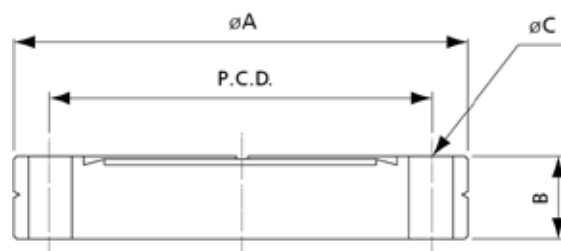

Blank Flange Non-Rotatable

Part No.	CF Size(In)	Material	A	B	C	P.C.D.
EV03001	(1.33")	304 Stainless Steel	33.8	7.5	4.4*6	26.9
EV03002	(2.75")	304 Stainless Steel	69.5	12.7	6.7*6	58.7
EV03003	(4.5")	304 Stainless Steel	113.6	18	8.4*8	92.1
EV03004	(6")	304 Stainless Steel	151.6	20	8.4*16	130.3