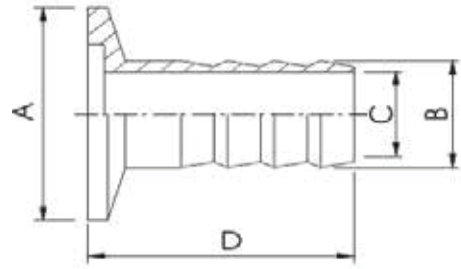

KF Hose Nozzle Adaptor

Part No.	KF Size	Material	A	B	C	D
EV04019	10	304 Stainless Steel	30	8	4	40
EV04020	10	304 Stainless Steel	30	12	8	40
EV04021	16	304 Stainless Steel	30	8	4	40
EV04022	16	304 Stainless Steel	30	12	8	40
EV04023	25	304 Stainless Steel	40	8	4	40
EV04024	25	304 Stainless Steel	40	12	8	40
EV04025	25	304 Stainless Steel	40	16	12	40
EV04026	25	304 Stainless Steel	40	20	16	40
EV04027	40	304 Stainless Steel	55	12	8	40
EV04028	40	304 Stainless Steel	55	16	12	40
EV04029	40	304 Stainless Steel	55	20	16	40
EV04030	40	304 Stainless Steel	55	25	20	40
EV04031	50	304 Stainless Steel	75	25	20	40