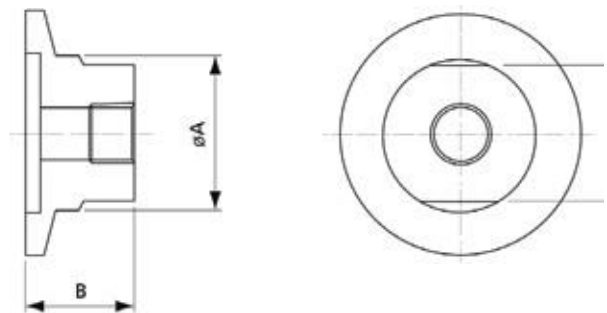

KF Female Pipe Adaptor Thread Type: PT

Part No.	KF Size	Tread	Material	A	B	C
EV04051	16	1/8"PT	304 Stainless Steel	19.05	25	17
EV04052	16	1/4"PT	304 Stainless Steel	19.05	25	17
EV04053	25	1/8"PT	304 Stainless Steel	25.4	25	19
EV04054	25	1/4"PT	304 Stainless Steel	25.4	25	19
EV04055	40	1/8"PT	304 Stainless Steel	38.1	25	32
EV04056	40	1/4"PT	304 Stainless Steel	38.1	25	32
EV04057	50	1/8"PT	304 Stainless Steel	50.8	25	46
EV04058	50	1/4"PT	304 Stainless Steel	50.8	25	46