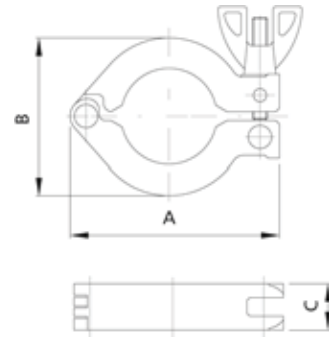

Half Nipple(Short)

Part No.	KF Size	Material	A	B	C
EV01016	10	304 Stainless Steel	30	14	30
EV01017	16	304 Stainless Steel	30	20	30
EV01018	25	304 Stainless Steel	40	28	30
EV01019	40	304 Stainless Steel	55	45	30
EV01020	50	304 Stainless Steel	75	57	30

Half Nipple(Long)

Part No.	KF Size	Material	A	B	C
EV01021	10	304 Stainless Steel	30	14	70
EV01022	16	304 Stainless Steel	30	20	70
EV01023	25	304 Stainless Steel	40	28	70
EV01024	40	304 Stainless Steel	55	45	70
EV01025	50	304 Stainless Steel	75	57	70

Full Nipple

Part No.	KF Size	Material	A	B	C
EV01026	16	304 Stainless Steel	30	19.05	80
EV01027	25	304 Stainless Steel	40	25.4	100
EV01028	40	304 Stainless Steel	55	38.1	130
EV01029	50	304 Stainless Steel	75	50.8	140

Swing Clamp

Part No.	KF Size	Material	A	B	C
EV01030	16	Aluminum	63	42.5	16
EV01031	25	Aluminum	72	54	16
EV01032	40	Aluminum	90	70	16
EV01033	50	Aluminum	114	90	20

Centering Ring with O'Ring

Part No.	KF Size	C/R	O'Ring	A	B	C	D
EV01034	10	304 Stainless Steel	Viton	10	12	8	3.9
EV01035	16	304 Stainless Steel	Viton	16	17	8	3.9
EV01036	25	304 Stainless Steel	Viton	25	26	8	3.9
EV01037	40	304 Stainless Steel	Viton	40	41	8	3.9
EV01038	50	304 Stainless Steel	Viton	50	52	8	3.9