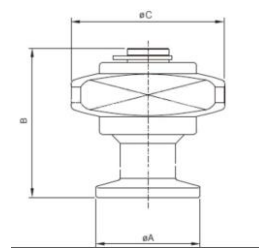

Manual

Part No.	Port	A"(mm)	B "(mm)	C "(mm)
EV06019	KF16	30	41.5	48
EV06065	KF25	40	41.5	48

KF - Ball Valves

Pneumatic
(Single Acting)