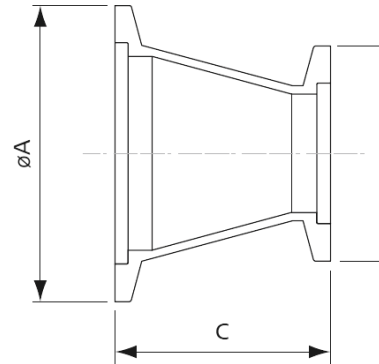

Conical Reduce

Part No.	KF Size	C/R	A	B	C
EV01061	25/16	304 Stainless Steel	40	30	40
EV01062	40/16	304 Stainless Steel	55	30	40
EV01063	40/25	304 Stainless Steel	55	40	40
EV01064	50/16	304 Stainless Steel	75	30	40
EV01065	50/25	304 Stainless Steel	75	40	40
EV01066	50/40	304 Stainless Steel	75	55	40