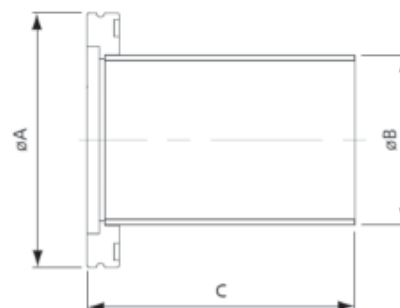

Half Nipple

Part No.	ISO Size	Material	A	B	C
EVO2009	63	304 Stainless Steel	95	63.5	100
EVO2010	80	304 Stainless Steel	110	76.2	100
EVO2011	100	304 Stainless Steel	130	101.6	100
EVO2012	160	304 Stainless Steel	180	152.4	100