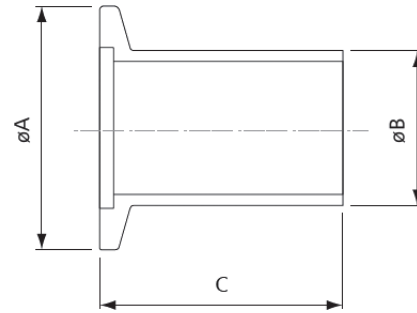

Half Nipple(Long)

Part No.	KF Size	Material	A	B	C
EV01021	10	304 Stainless Steel	30	14	70
EV01022	16	304 Stainless Steel	30	20	70
EV01023	25	304 Stainless Steel	40	28	70
EV01024	40	304 Stainless Steel	55	45	70
EV01025	50	304 Stainless Steel	75	57	70