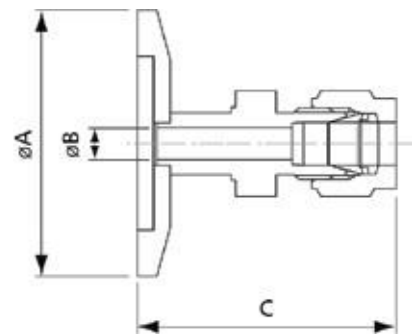

KF Swagelok Adaptor

Part No.	KF Size	Hose	Material	A	B	C
EV04071	16	1/4"	304 Stainless Steel	30	4.8	36.6
EV04072	16	1/2"	304 Stainless Steel	30	10.8	45
EV04073	25	1/4"	304 Stainless Steel	40	4.8	36.6
EV04074	25	1/2"	304 Stainless Steel	40	10.8	54.3
EV04075	40	1/4"	304 Stainless Steel	55	4.8	36.6
EV04076	40	1/2"	304 Stainless Steel	55	10.8	54.3
EV04077	50	1/4"	304 Stainless Steel	75	4.8	36.6
EV04078	50	1/2"	304 Stainless Steel	75	10.8	54.3