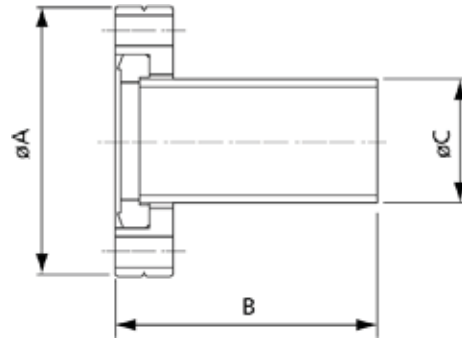

Half Nipple Rotatable

Part No.	CF Size(In)	Material	A	B	C
EV03018	(1.33")	304 Stainless Steel	33.8	38	19.05
EV03019	(2.75")	304 Stainless Steel	69.5	63	38.1
EV03020	(4.5")	304 Stainless Steel	113.6	105	63.5
EV03021	(6")	304 Stainless Steel	151.6	135	101.6