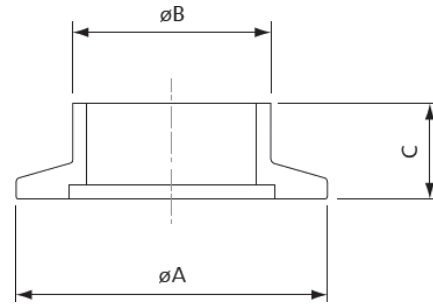

Half Nipple(Short)

Part No.	KF Size	Material	A	B	C
EV01016	10	304 Stainless Steel	30	14	30
EV01017	16	304 Stainless Steel	30	20	30
EV01018	25	304 Stainless Steel	40	28	30
EV01019	40	304 Stainless Steel	55	45	30
EV01020	50	304 Stainless Steel	75	57	30