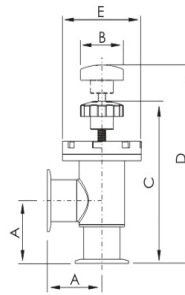

KF-Angle Valve with Bellow

Manual

Part No.	A"(mm)	B"(mm)	C "(mm)	D "(mm)	O.D."(mm)
EV01163	40	121.9	141.5	56.8	19.05
EV01164	50	128.6	148.1	56.8	25.4
EV01165	65	167.5	200	75.8	38.1
EV01166	70	190.5	235.5	88.4	50.8

Pneumatic
(Single Acting)