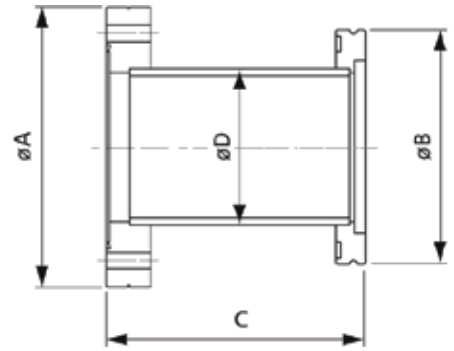

CF/ISO Tubulated Adapter

Part No.	Size	Material	A	B	C	D
EV04001	CF114(4.5")/ISO63	304 Stainless Steel	113.6	95	90	63.5
EV04002	CF152(6")/ISO63	304 Stainless Steel	151.6	95	90	63.5
EV04003	CF152(6")/ISO100	304 Stainless Steel	151.6	130	90	101.6
EV04004	CF152(6")/ISO160	304 Stainless Steel	151.6	180	90	101.6